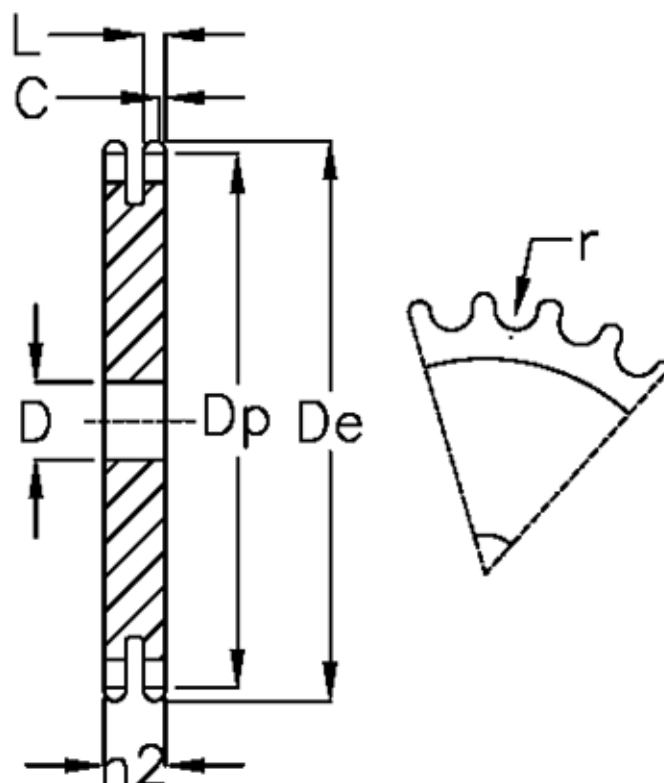

Article number: 616022003039

Description: Plate wheel 06 B-2 Z=39 duplex

## Measures

C	= 1
D	= 14
De	= 122.5
Dp	= 118.37
For chain size	= 3/8 x 7/32
For chain type	= 06 B-2
h2	= 5.3
L	= 5.2

Number of teeth	= 39
r	= 6.35